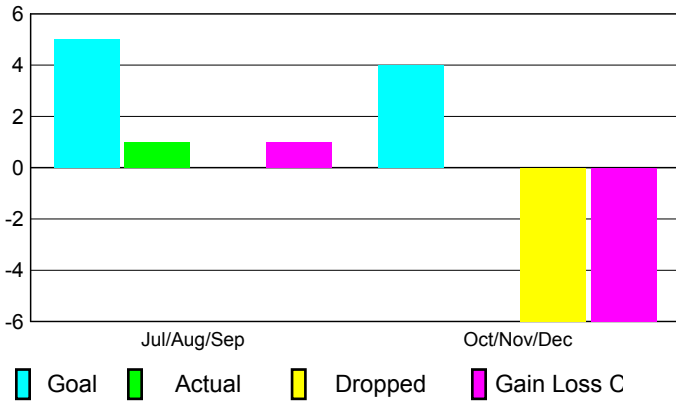

2010-2011 GMT Reports for District (or Undistricted) **District 322C3**

GMT: SANGEETA JATIA

Location: INDIA

GMT CA: 6

CLUBS

**Club Results
2010-2011**

**Clubs
2009-2010**

Month	New Club Goal	Actual New Clubs	Actual Dropped Clubs	Gain/Loss of Clubs	Gain/Loss of Clubs
Jul/Aug/Sep	5	1	0	1	6
Oct/Nov/Dec	4	0	-6	-6	0
Totals	9	1	-6	-5	6

Club Results 2010-2011

Goal, New, Dropped, Gain/Loss

Comparison of Club Gain/Loss

Current Year Compared to the Previous Year

YTD Status Quo Clubs 2010-2011

Status Quo Clubs Compared to Status Quo Members

MEMBERSHIP