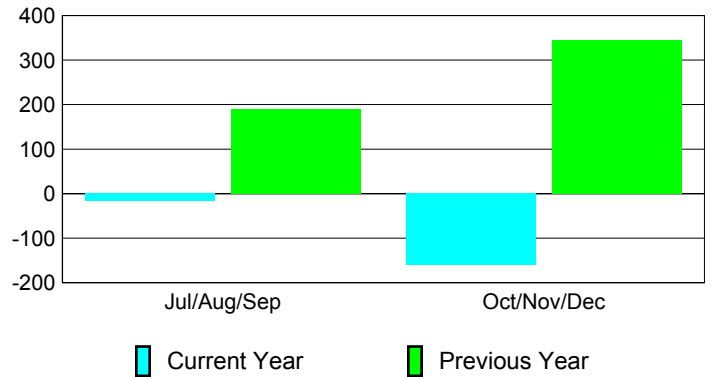

Comparison of Membership Gain/Loss

Current Year Compared to the Previous Year