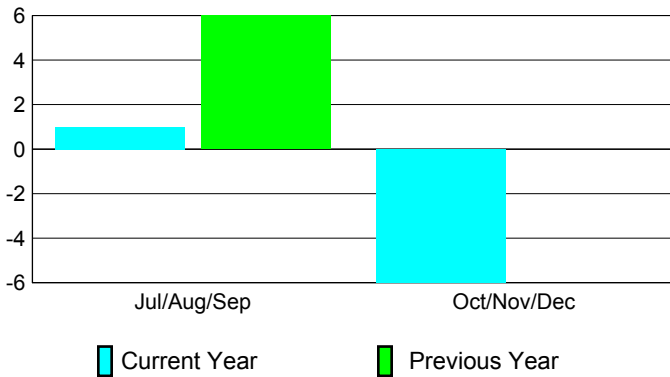

2010-2011 GMT Reports for District (or Undistricted) **District 322C3**

GMT: SANGEETA JATIA

Location: INDIA

GMT CA: 6

CLUBS

**Club Results
2010-2011**

**Clubs
2009-2010**

Month	New Club Goal	Actual New Clubs	Actual Dropped Clubs	Gain/Loss of Clubs	Gain/Loss of Clubs
Jul/Aug/Sep	5	1	0	1	6
Oct/Nov/Dec	4	0	-6	-6	0
Totals	9	1	-6	-5	6

Club Results 2010-2011

Goal, New, Dropped, Gain/Loss

Comparison of Club Gain/Loss

Current Year Compared to the Previous Year

YTD Status Quo Clubs 2010-2011

Status Quo Clubs Compared to Status Quo Members

MEMBERSHIP