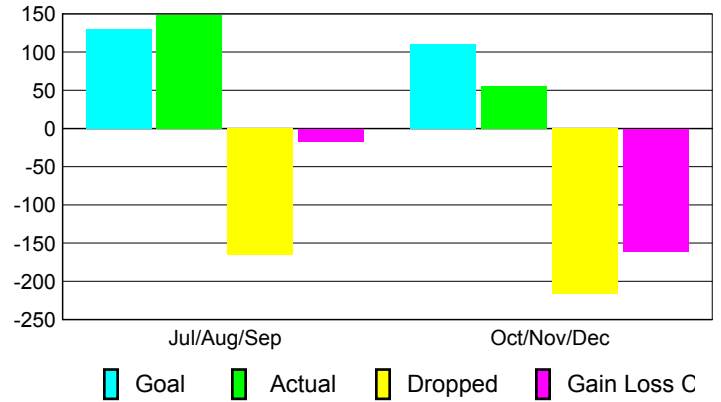

Membership Results 2010-2011

Goal, New, Dropped, Gain/Loss